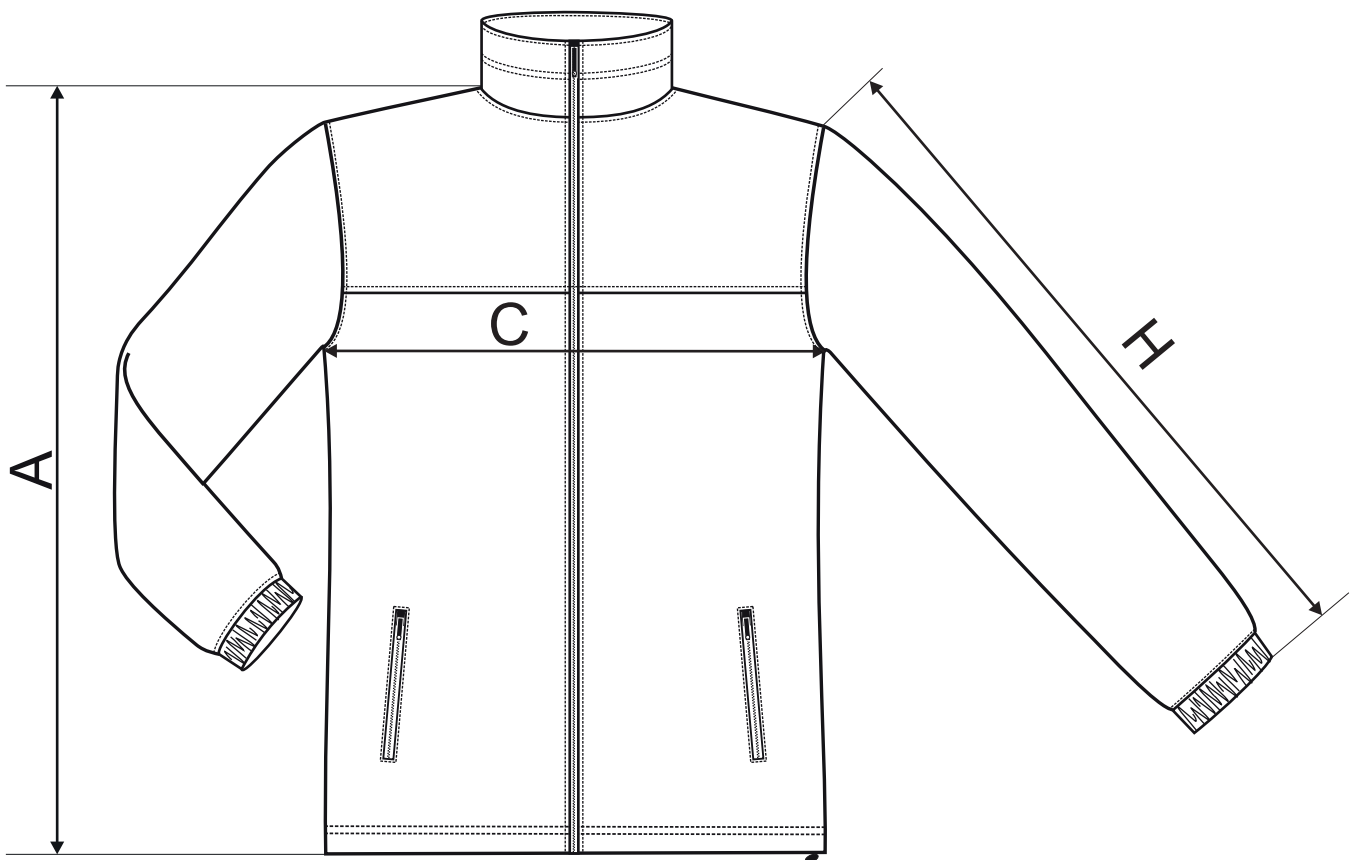

▶ JACKET 501

♂ Fleece

NEW

size [cm]	S	M	L	XL	2XL	3XL	4XL
A	69	71	73	75	77	79	81
C	52	56	60	64	69	75	81
H	65,5	66,5	67,5	68,5	69,5	70,5	71,5

ORIGINAL

size [cm]	S	M	L	XL	2XL	3XL	4XL
A	69	71	73	75	77	80	83
C	56	58	60	62	64	67	70
H	63	65	67	69	71	73	75

All size specifications listed are in cm. Accepted tolerance of up to +/- 5%.

STANDARD
100
PG020 140670
OETI

amfori 
Trade with purpose