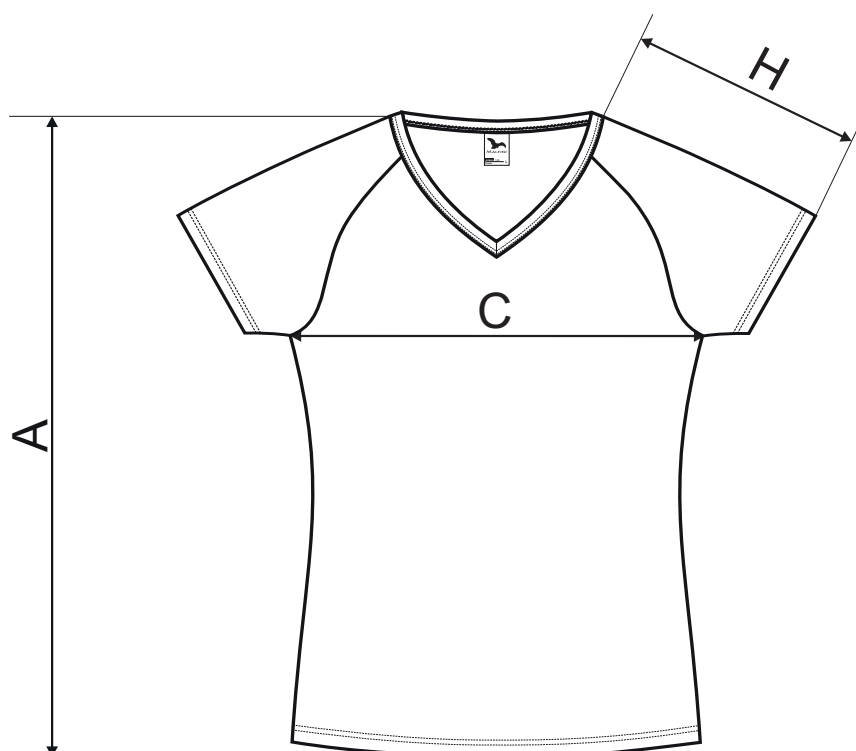

128 Dream ♀

SIZE SPECIFICATION [cm]

NEW

size	XS	S	M	L	XL	2XL	3XL
A	60	62	64	66	68,5	70,5	72,5
C	39	43	47	51	57	63	69
H	23,5	25	26	27,5	29,5	31,5	33,5

SIZE SPECIFICATION [cm]

ORIGINAL

size	XS	S	M	L	XL	2XL	3XL
A	61	62	63	65	66	67	69
C	39	41	45	49	54	60	66
H	20	21	22	23	25	27	29

All size specifications listed are in cm. Accepted tolerance of up to ± 5%.

STANDARD
100
PG020 153249
OETI

amfori ©
Trade with purpose