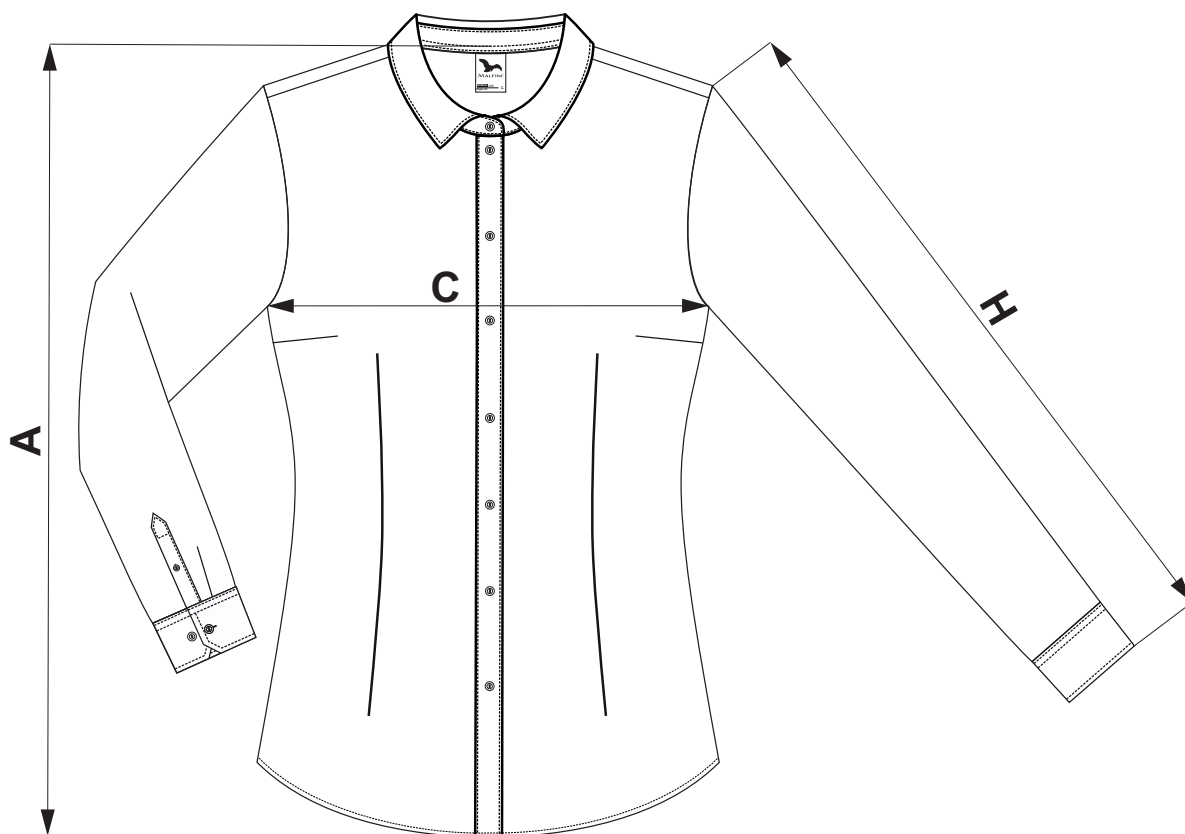

229 Style LS ♀

SIZE SPECIFICATION [cm]

size	XS	S	M	L	XL	2XL
A	66	69	71	73	75	77
C	43	46	50	54	60	66
H	60	60	61	62	63	64

All size specifications listed are in cm. Accepted tolerance of up to $\pm 5\%$.

STANDARD
100
PG020 153249
OETI