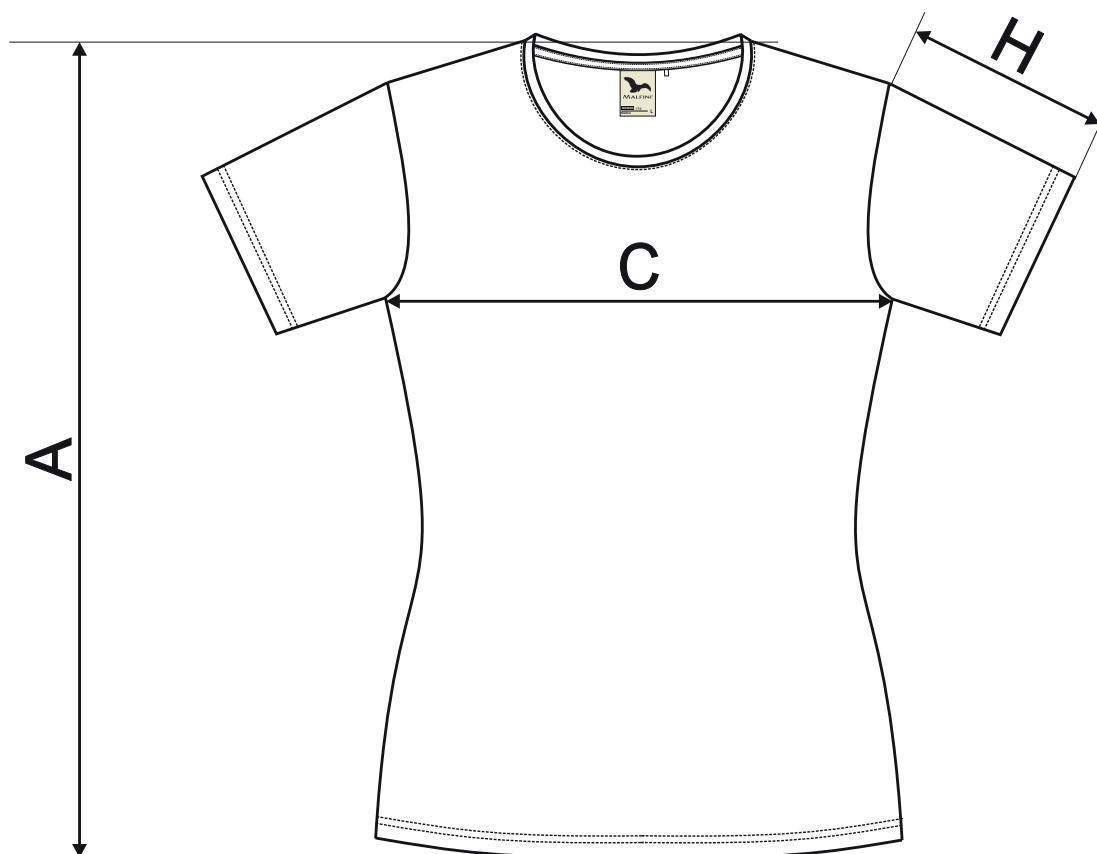

174 Native ♀

SIZE SPECIFICATION [cm]

size	XS	S	M	L	XL	2XL
A	60	62	64	66	68	70
C	38	42	46	50	55	61
H	14	15	16	17	18	19

All size specifications listed are in cm. Accepted tolerance of up to ± 5%.

STANDARD
100
PG020 153249
OETI