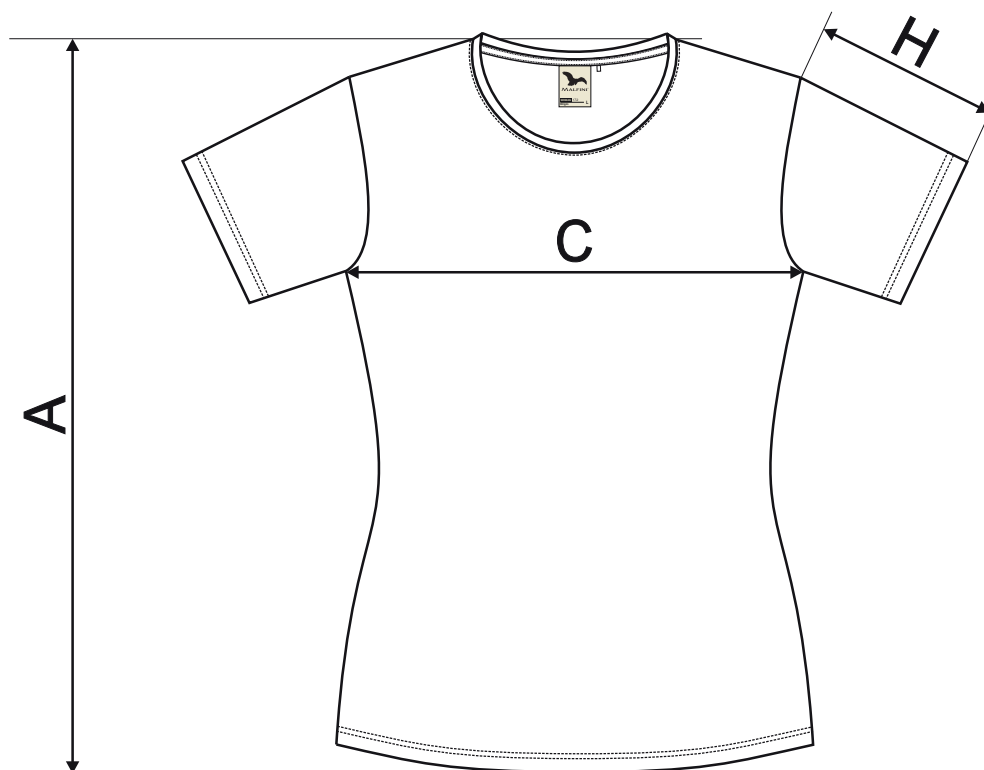

172 Origin ♀

SIZE SPECIFICATION [cm]

size	XS	S	M	L	XL	2XL
A	60	62	64	66	68	70
C	38	42	46	50	55	61
H	14	15	16	17	18	19

All size specifications listed are in cm. Accepted tolerance of up to ± 5%.

STANDARD
100
PG020 153249
OETI