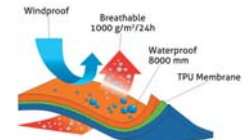

0704 Ladies' vest / softshell

536,-

Sizes: S, M, L, XL

01 white

02 black

04 red

Material: **3 layers**, 310 g/m<sup>2</sup>  
 Outer: 96% polyester, 4% spandex, TPU membrane  
 Inside: 100% polyester fleece  
 windproof, water repellent, breathable  
 8000mm of water column pressure  
 1000g/m<sup>2</sup>/24 hour vapor

0608 Men's vest / softshell / reflective

Sizes: M, L, XL, XXL

02 black

Material: **3 layers**, 310 g/m<sup>2</sup>  
Outer: 96% polyester, 4% spandex, TPU membrane  
Inside: 100% polyester fleece  
windproof, water repellent, breathable  
8000mm of water column pressure  
1000g/m<sup>2</sup>/24 hour vapor