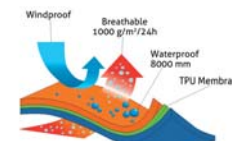

Sizes: S, M, L, XL

02 black