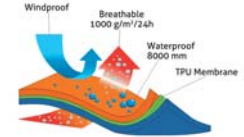

**0601 Men's jacket /softshell**

Sizes: M, L, XL, XXL

02 black

05 royal

13 bluegrey

Material: **3 layers**, 310 g/m<sup>2</sup>  
 Outer: 96% polyester, 4% spandex, TPU membrane  
 Inside: 100% polyester fleece  
 Windproof, water repellent, breathable  
 8000mm of water column pressure  
 1000g/m<sup>2</sup>/24 hour vapor

Material: **3 layers**, 310 g/m<sup>2</sup>  
 Outer: 96% polyester, 4% spandex, TPU membrane  
 Inside: 100% polyester fleece  
 Windproof, water repellent, breathable  
 8000mm of water column pressure  
 1000g/m<sup>2</sup>/24 hour vapor