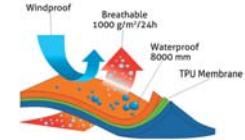

Material: **3 layers**, 310 g/m<sup>2</sup>  
 Outer: 96% polyester, 4% spandex, TPU membrane  
 Inside: 100% polyester fleece  
 Windproof, water repellent, breathable  
 8000mm of water column pressure  
 1000g/m<sup>2</sup>/24 hour vapor

0706 Ladies' jacket / softshell / hood / reflective

Sizes: S, M, L, XL, XXL

02 black

Material: **3 layers**, 310 g/m<sup>2</sup>  
Outer: 96% polyester, 4% spandex, TPU membrane  
Inside: 100% polyester fleece  
Windproof, water repellent, breathable  
8000mm of water column pressure  
1000g/m<sup>2</sup>/24 hour vapor

0609 Men's jacket / softshell

Sizes: M, L, XL, XXL

-  black/red - P
-  grey/black - Q
-  grey/blue - R

Material: **3 layers**, 310 g/m<sup>2</sup>  
 Outer: 96% polyester, 4% spandex, TPU membrane  
 Inside: 100% polyester fleece  
 windproof, water repellent, breathable  
 8000mm of water column pressure  
 1000g/m<sup>2</sup>/24 hour vapor

0709 Ladies' jacket / softshell

Sizes: S, M, L, XL

-  grey/yellow - T
-  black/red - Y
-  skyblue/grey - Z

Material: **3 layers**, 310 g/m<sup>2</sup>  
 Outer: 96% polyester, 4% spandex, TPU membrane  
 Inside: 100% polyester fleece  
 windproof, water repellent, breathable  
 8000mm of water column pressure  
 1000g/m<sup>2</sup>/24 hour vapor