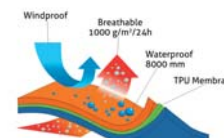

Material: **3 layers**, 310 g/m<sup>2</sup>  
 Outer: 96% polyester, 4% spandex, TPU membrane  
 Inside: 100% polyester fleece  
 Windproof, water repellent, breathable  
 8000mm of water column pressure  
 1000g/m<sup>2</sup>/24 hour vapor

0606 Men's jacket / softshell / hood / reflective

Sizes: M, L, XL, XXL

02 black

Material: **3 layers**, 310 g/m<sup>2</sup>  
Outer: 96% polyester, 4% spandex, TPU membrane  
Inside: 100% polyester fleece  
Windproof, water repellent, breathable  
8000mm of water column pressure  
1000g/m<sup>2</sup>/24 hour vapor

0706 Ladies' jacket / softshell / hood / reflective

Sizes: S, M, L, XL, XXL

02 black

Material: **3 layers**, 310 g/m<sup>2</sup>  
Outer: 96% polyester, 4% spandex, TPU membrane  
Inside: 100% polyester fleece  
Windproof, water repellent, breathable  
8000mm of water column pressure  
1000g/m<sup>2</sup>/24 hour vapor

0609 Men's jacket / softshell

Sizes: M, L, XL, XXL

-  black/red - P
-  grey/black - Q
-  grey/blue - R

Material: **3 layers**, 310 g/m<sup>2</sup>  
 Outer: 96% polyester, 4% spandex, TPU membrane  
 Inside: 100% polyester fleece  
 windproof, water repellent, breathable  
 8000mm of water column pressure  
 1000g/m<sup>2</sup>/24 hour vapor