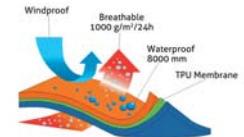

**0601 Men's jacket /softshell**

Sizes: M, L, XL, XXL

02 black

05 royal

13 bluegrey

Material: **3 layers**, 310 g/m<sup>2</sup>  
 Outer: 96% polyester, 4% spandex, TPU membrane  
 Inside: 100% polyester fleece  
 Windproof, water repellent, breathable  
 8000mm of water column pressure  
 1000g/m<sup>2</sup>/24 hour vapor

Material: **3 layers**, 310 g/m<sup>2</sup>  
 Outer: 96% polyester, 4% spandex, TPU membrane  
 Inside: 100% polyester fleece  
 Windproof, water repellent, breathable  
 8000mm of water column pressure  
 1000g/m<sup>2</sup>/24 hour vapor

0606 Men's jacket / softshell / hood / reflective

Sizes: M, L, XL, XXL

02 black

Material: **3 layers**, 310 g/m<sup>2</sup>  
Outer: 96% polyester, 4% spandex, TPU membrane  
Inside: 100% polyester fleece  
Windproof, water repellent, breathable  
8000mm of water column pressure  
1000g/m<sup>2</sup>/24 hour vapor