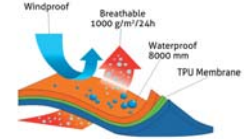

0602 Men's vest / softshell

669,-

Sizes: M, L, XL, XXL

02 black

04 red

Material: **3 layers**, 310 g/m<sup>2</sup>  
 Outer: 96% polyester, 4% spandex, TPU membrane  
 Inside: 100% polyester fleece  
 windproof, water repellent, breathable  
 8000mm of water column pressure  
 1000g/m<sup>2</sup>/24 hour vapor

0704 Ladies' vest / softshell

536,-

Sizes: S, M, L, XL

01 white

02 black

04 red

Material: **3 layers**, 310 g/m<sup>2</sup>  
 Outer: 96% polyester, 4% spandex, TPU membrane  
 Inside: 100% polyester fleece  
 windproof, water repellent, breathable  
 8000mm of water column pressure  
 1000g/m<sup>2</sup>/24 hour vapor