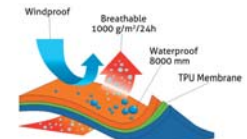

0709 Ladies' jacket / softshell

Sizes: S, M, L, XL

-  grey/yellow - T
-  black/red - Y
-  skyblue/grey - Z

Material: **3 layers**, 310 g/m<sup>2</sup>  
 Outer: 96% polyester, 4% spandex, TPU membrane  
 Inside: 100% polyester fleece  
 windproof, water repellent, breathable  
 8000mm of water column pressure  
 1000g/m<sup>2</sup>/24 hour vapor

0600 Men's jacket / softshell / hood

913,-

Sizes: M, L, XL, XXL

Material: **3 layers**, 310 g/m<sup>2</sup>  
Outer: 96% polyester, 4% spandex, TPU membrane  
Inside: 100% polyester fleece  
windproof, water repellent, breathable 8000mm of water column pressure 1000g/m<sup>2</sup>/24 hour vapor

0700 Ladies' jacket / softshell / hood

835,-

Sizes: S, M, L, XL

Material: **3 layers**, 310 g/m<sup>2</sup>  
Outer: 96% polyester, 4% spandex, TPU membrane  
Inside: 100% polyester fleece  
windproof, water repellent, breathable 8000mm of water column pressure 1000g/m<sup>2</sup>/24 hour vapor