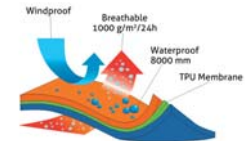

Material: **3 layers**, 310 g/m<sup>2</sup>  
 Outer: 96% polyester, 4% spandex, TPU membrane  
 Inside: 100% polyester fleece  
 Windproof, water repellent, breathable  
 8000mm of water column pressure  
 1000g/m<sup>2</sup>/24 hour vapor

0609 Men's jacket / softshell

Sizes: M, L, XL, XXL

-  black/red - P
-  grey/black - Q
-  grey/blue - R

Material: **3 layers**, 310 g/m<sup>2</sup>  
 Outer: 96% polyester, 4% spandex, TPU membrane  
 Inside: 100% polyester fleece  
 windproof, water repellent, breathable  
 8000mm of water column pressure  
 1000g/m<sup>2</sup>/24 hour vapor

0709 Ladies' jacket / softshell

Sizes: S, M, L, XL

-  grey/yellow - T
-  black/red - Y
-  skyblue/grey - Z

Material: **3 layers**, 310 g/m<sup>2</sup>  
 Outer: 96% polyester, 4% spandex, TPU membrane  
 Inside: 100% polyester fleece  
 windproof, water repellent, breathable  
 8000mm of water column pressure  
 1000g/m<sup>2</sup>/24 hour vapor

0600 Men's jacket / softshell / hood

913,-

Sizes: M, L, XL, XXL

Material: **3 layers**, 310 g/m<sup>2</sup>  
Outer: 96% polyester, 4% spandex, TPU membrane  
Inside: 100% polyester fleece  
windproof, water repellent, breathable 8000mm of water column pressure 1000g/m<sup>2</sup>/24 hour vapor