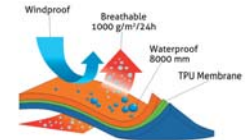

0609 Men's jacket / softshell

Sizes: M, L, XL, XXL

-  black/red - P
-  grey/black - Q
-  grey/blue - R

Material: **3 layers**, 310 g/m<sup>2</sup>  
 Outer: 96% polyester, 4% spandex, TPU membrane  
 Inside: 100% polyester fleece  
 windproof, water repellent, breathable  
 8000mm of water column pressure  
 1000g/m<sup>2</sup>/24 hour vapor

0709 Ladies' jacket / softshell

Sizes: S, M, L, XL

-  grey/yellow - T
-  black/red - Y
-  skyblue/grey - Z

Material: **3 layers**, 310 g/m<sup>2</sup>  
 Outer: 96% polyester, 4% spandex, TPU membrane  
 Inside: 100% polyester fleece  
 windproof, water repellent, breathable  
 8000mm of water column pressure  
 1000g/m<sup>2</sup>/24 hour vapor

0600 Men's jacket / softshell / hood

913,-

Sizes: M, L, XL, XXL

Material: **3 layers**, 310 g/m<sup>2</sup>  
Outer: 96% polyester, 4% spandex, TPU membrane  
Inside: 100% polyester fleece  
windproof, water repellent, breathable 8000mm of water column pressure 1000g/m<sup>2</sup>/24 hour vapor