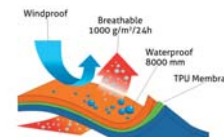

Sizes: M, L, XL, XXL

02 black

Material: **3 layers**, 310 g/m²
Outer: 96% polyester, 4% spandex, TPU membrane
Inside: 100% polyester fleece
Windproof, water repellent, breathable
8000mm of water column pressure
1000g/m²/24 hour vapor