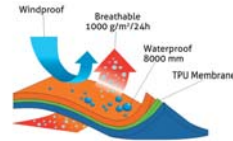

Sizes: S, M, L, XL, XXL

02 black

Material: **3 layers**, 310 g/m²

Outer: 96% polyester, 4% spandex,
TPU membrane

Inside: 100% polyester fleece
windproof, water repellent, breathable
8000mm of water column pressure
1000g/m²/24 hour vapor

825,-