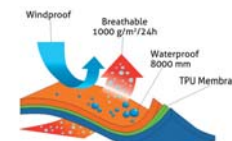

825,-

0611 Men's jacket / light softshell / removable hood

1 – cross

2 – lines

899,-

Sizes: M, L, XL, XXL

Material: **3 layers**, 260 g/m<sup>2</sup>  
Outer: 100% polyester, TPU membrane  
Inside: 100% polyester  
windproof, water repellent, breathable  
8000 mm of water column pressure  
1000g/m<sup>2</sup>/24 hour vapor

0711 Ladies' jacket / light softshell / removable hood

1 – cross

2 – lines

803,-

Sizes: S, M, L, XL

Material: **3 layers**, 260 g/m<sup>2</sup>  
Outer: 100% polyester, TPU membrane  
Inside: 100% polyester  
windproof, water repellent, breathable  
8000 mm of water column pressure  
1000g/m<sup>2</sup>/24 hour vapor