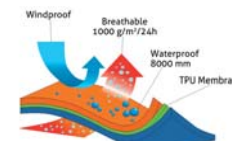

825,-

0611 Men's jacket / light softshell / removable hood

1 – cross

2 – lines

899,-

Sizes: M, L, XL, XXL

Material: **3 layers**, 260 g/m<sup>2</sup>  
Outer: 100% polyester, TPU membrane  
Inside: 100% polyester  
windproof, water repellent, breathable  
8000 mm of water column pressure  
1000g/m<sup>2</sup>/24 hour vapor

0711 Ladies' jacket / light softshell / removable hood

1 – cross

2 – lines

803,-

Sizes: S, M, L, XL

Material: **3 layers**, 260 g/m<sup>2</sup>  
Outer: 100% polyester, TPU membrane  
Inside: 100% polyester  
windproof, water repellent, breathable  
8000 mm of water column pressure  
1000g/m<sup>2</sup>/24 hour vapor