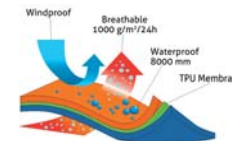

0602 Men's vest / softshell

669,-

Sizes: M, L, XL, XXL

02 black

04 red

Material: **3 layers**, 310 g/m<sup>2</sup>  
 Outer: 96% polyester, 4% spandex, TPU membrane  
 Inside: 100% polyester fleece  
 windproof, water repellent, breathable  
 8000mm of water column pressure  
 1000g/m<sup>2</sup>/24 hour vapor

0704 Ladies' vest / softshell

536,-

Sizes: S, M, L, XL

01 white

02 black

04 red

Material: **3 layers**, 310 g/m<sup>2</sup>  
 Outer: 96% polyester, 4% spandex, TPU membrane  
 Inside: 100% polyester fleece  
 windproof, water repellent, breathable  
 8000mm of water column pressure  
 1000g/m<sup>2</sup>/24 hour vapor

0608 Men's vest / softshell / reflective

Sizes: M, L, XL, XXL

02 black

Material: **3 layers**, 310 g/m<sup>2</sup>  
Outer: 96% polyester, 4% spandex, TPU membrane  
Inside: 100% polyester fleece  
windproof, water repellent, breathable  
8000mm of water column pressure  
1000g/m<sup>2</sup>/24 hour vapor